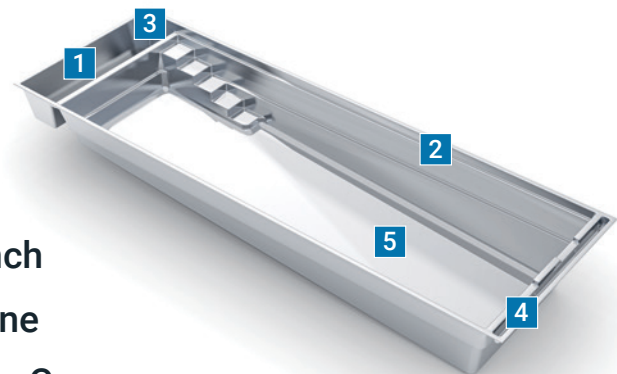

Modern Style
Medium Size

Definitive™

Sloping floor design. High waterline.

Definitive 12

Length: 12.00 m Width: 4.00 m
Depth: 1.20/1.80 m

Definitive 10.5

Length: 10.50 m Width: 4.00 m
Depth: 1.20/1.70 m

Definitive 9

Length: 9.00 m Width: 4.00 m
Depth: 1.20/1.60 m

The Cube is a breathtaking pool that is characterized by its straight lines and its minimalist design, while special attention was paid to optimal functionality. The optional stone or composite bench mounted below the water surface serves not only as a relaxation and rest area but also as storage space for the electrically operated pool cover which is located underneath. The Cube has a high waterline for a unique aesthetic appeal.

1. Submerged Top Bench
2. Unique High Waterline
3. Built-In Area for Auto Cover
4. Dual Weir Hidden Skimmers
5. Sloping Bottom Floor

Dimensions shown may vary slightly due to improvements in the production process after completion of the brochure. Please contact your Leisure Pools Dealer for detailed information.