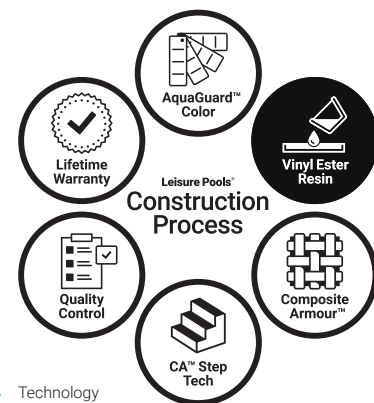

ViPoxy™ Vinyl Ester Resin