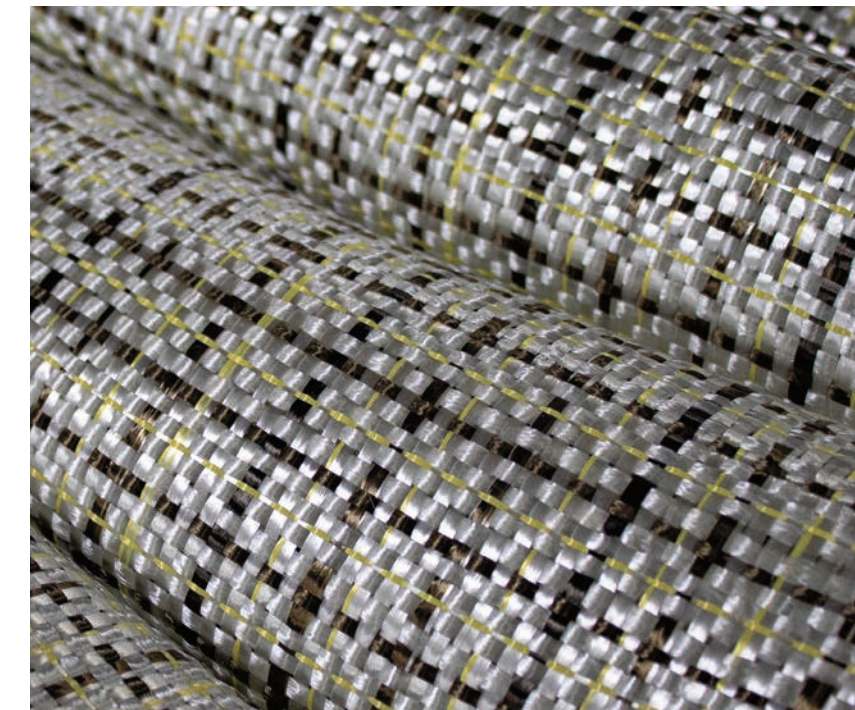

Leisure Pools® Composite Armour™

DuPont™ Kevlar®

DuPont™ Kevlar® offers resistance from stress and fatigue while boosting bend strength without stretching or shrinking.

Carbon Fibre

Carbon atoms are organized into a crystalline structure to produce a strength-to-weight ratio greater than even steel and titanium.

Basalt Fibre

Made from volcanic lava rock, basalt offers a naturally superior compression strength, providing increased resistance to fracture.