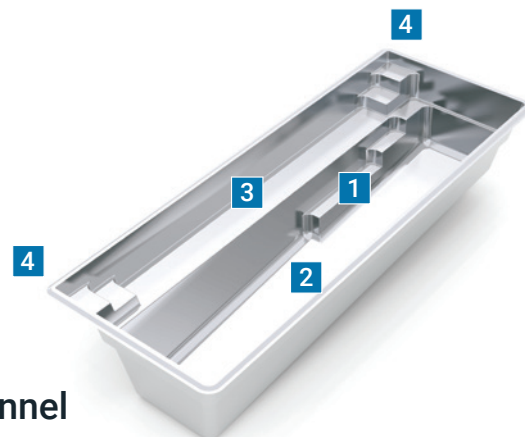

1. Unique High Waterline
2. Dual Weir Hidden Skimmers
3. Large Splash Deck
4. Generous Entry Steps

Dimensions shown may vary slightly due to improvements in the production process after completion of the brochure. Please contact your Leisure Pools Dealer for detailed information.

Modern Style
Medium Size

Harmony™

Classic style. Trim fit.

Harmony impresses with its modern and elegant design. Running the length of the pool is a full length bench complemented by access steps on both the shallower and deeper sides. This design ensures that the pool's deepest section remains well away from the home's base walls. Thus, the pool can be conveniently positioned closer to the house to meet many demanding space considerations.

Harmony 8

Length: 8.00 m Width: 2.90 m
Depth: 1.20/1.76 m

Harmony 7

Length: 7.00 m Width: 2.90 m
Depth: 1.20/1.70 m

Harmony 6

Length: 6.00 m Width: 2.90 m
Depth: 1.20/1.63 m

Harmony 5

Length: 5.00 m Width: 2.90 m
Depth: 1.20/1.57 m

1. Generous Entry Steps
2. Unobstructed Swim Channel
3. Full Length Bench Seat
4. Entry & Exit Steps

Dimensions shown may vary slightly due to improvements in the production process after completion of the brochure. Please contact your Leisure Pools Dealer for detailed information.