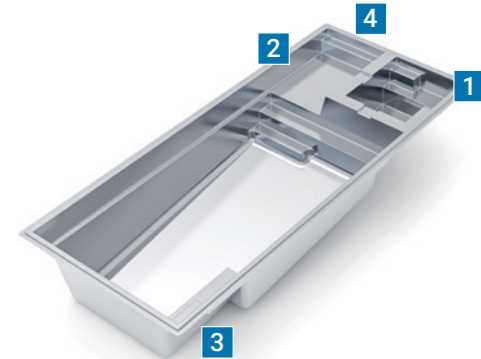

1. Unobstructed Swim Channel
2. Full Length Bench Seat
3. Entry & Exit Steps
4. IBuilt-In Area for Auto Cover

Dimensions shown may vary slightly due to improvements in the production process after completion of the brochure. Please contact your Leisure Pools Dealer for detailed information.

Modern Style
Medium Size

Limitless™

Feature-packed. Compact design.

Limitless 9

Length: 9.14 m Width: 4.00 m
Depth: 1.30/1.82 m

Limitless 8

Length: 7.90 m Width: 4.00 m
Depth: 1.30/1.70 m

The list of amazing features includes the full-size spa that is seamlessly integrated into the entire pool body. The unique overflow channels with two overflow bars create a dramatic waterfall effect. The Limitless is also equipped with a spacious shallow water zone, ideal for younger children. With a wide entry step to the shallow water area and another step leading into the pool, getting in and out of the pool is easy.

1. Built-In Spa
2. Integrated Splash Deck
3. Swim Out Bench
4. Entry & Exit Steps

Dimensions shown may vary slightly due to improvements in the production process after completion of the brochure. Please contact your Leisure Pools Dealer for detailed information.