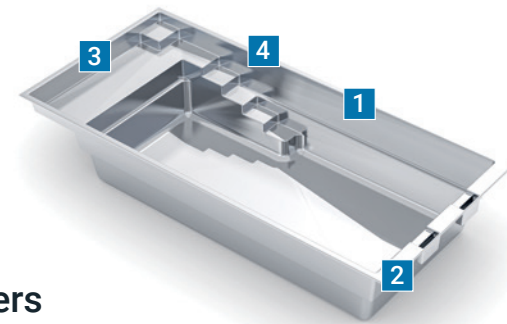

1. Unique High Waterline
2. Dual Weir Hidden Skimmers
3. Large Splash Deck
4. Generous Entry Steps

Dimensions shown may vary slightly due to improvements in the production process after completion of the brochure. Please contact your Leisure Pools Dealer for detailed information.

Modern Style
Medium Size

Elite 9

Length: 9.10 m Width: 3.80 m
Flat bottom depth: 1.50 m

Elite 8

Length: 8.10 m Width: 3.80 m
Flat bottom depth: 1.50 m

Elite™

Sleek, versatile design. High waterline.

The Elite offers a particularly wide shallow water zone at the front of the pool providing plenty of space to relax in the water. A space-saving staircase integrated on the long side leads directly into the spacious swimming area.

Modern Style
Medium Size

Harmony™

Classic style. Trim fit.

Harmony impresses with its modern and elegant design. Running the length of the pool is a full length bench complemented by access steps on both the shallower and deeper sides. This design ensures that the pool's deepest section remains well away from the home's base walls. Thus, the pool can be conveniently positioned closer to the house to meet many demanding space considerations.