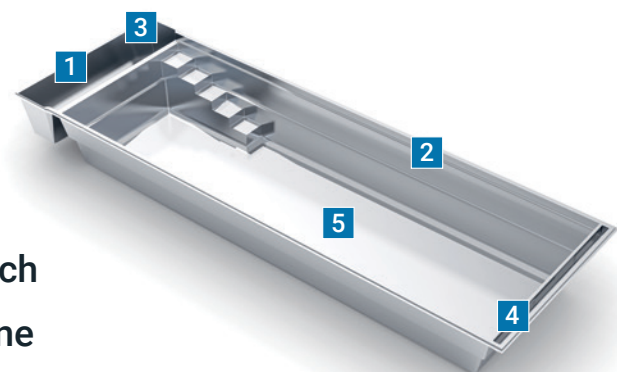

Modern Style
Medium Size

Cube™

Contemporary design. High waterline.

Cube 12

Length: 12.00 m Width: 4.00 m
Flat bottom depth: 1.50 m

Cube 10.5

Length: 10.50 m Width: 4.00 m
Flat bottom depth: 1.50 m

Cube 9

Length: 9.00 m Width: 4.00 m
Flat bottom depth: 1.50 m

The Cube is a breathtaking pool that is characterized by its straight lines and its minimalist design, while special attention was paid to optimal functionality. The granite bench mounted below the water surface serves not only as a relaxation and rest area but also as storage space for the electrically operated pool cover which is located underneath. The Cube has a particularly high waterline for a unique swimming experience.

1. Submerged Top Bench
2. Unique High Waterline
3. Built-In Area for Auto Cover
4. Dual Weir Hidden Skimmers
5. Flat Bottom Floor

Dimensions shown may vary slightly due to improvements in the production process after completion of the brochure. Please contact your Leisure Pools Dealer for detailed information.