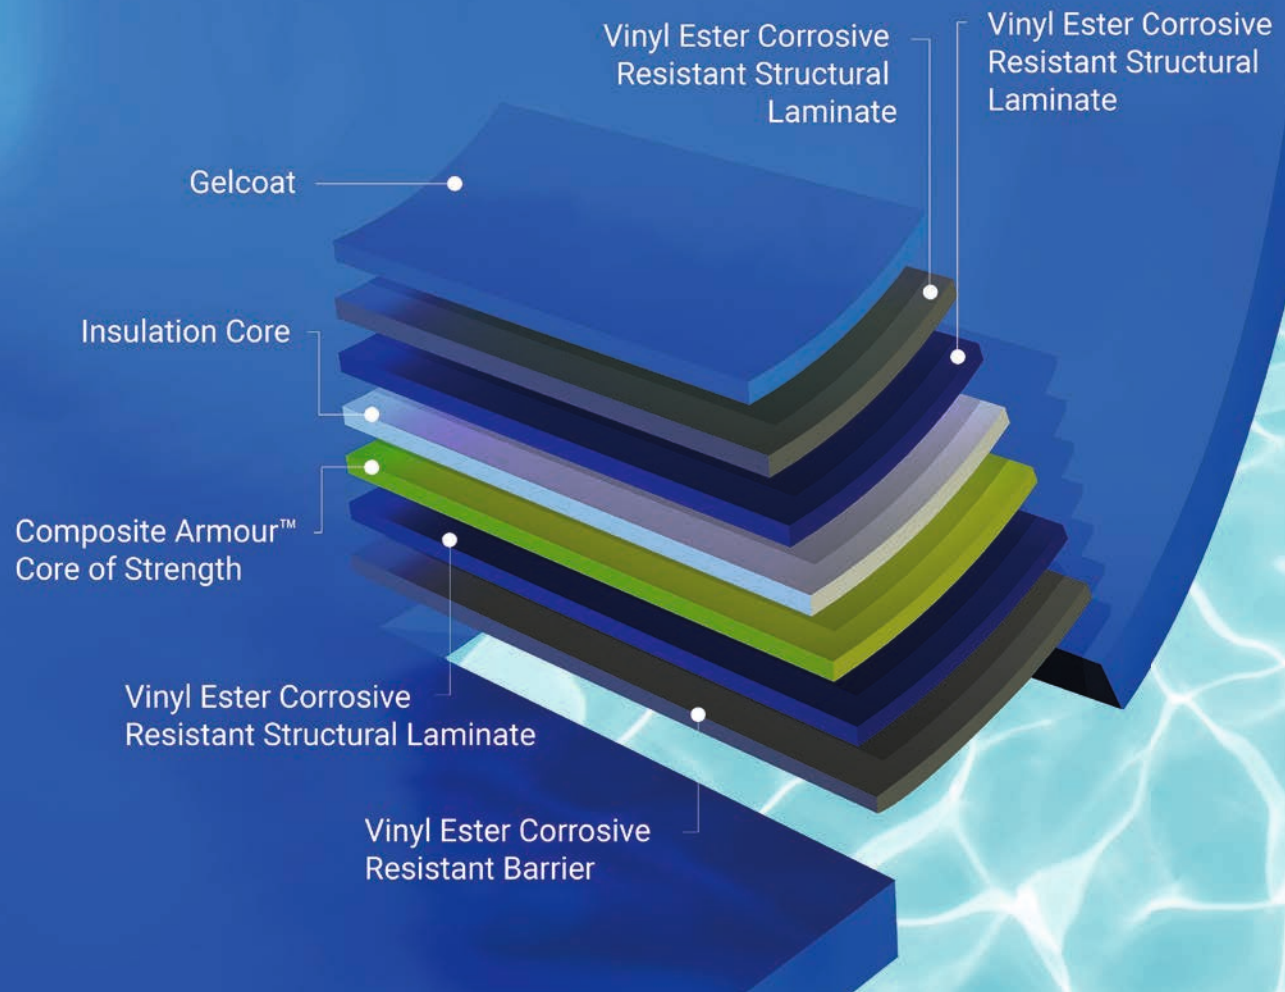

**AquaGuard X®
Colour System**

Seven layers of groundbreaking quality

A high-tech, proprietary blend of protective resin.

When combined and strategically embedded with Vinyl Ester Resin-reinforced fibreglass, these fibres form a composite matrix of structure and strength, designed to leverage stability against external pressures.