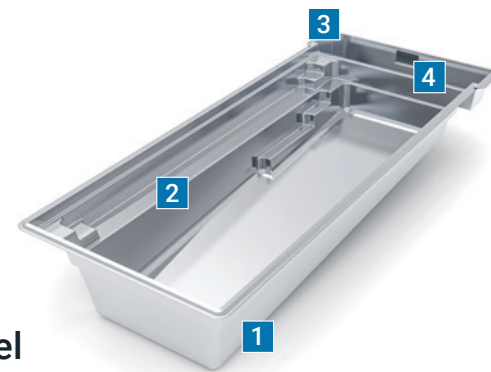

1. Unobstructed Swim Channel
2. Full Length Bench Seat
3. Entry & Exit Steps

Dimensions shown may vary slightly due to improvements in the production process after completion of the brochure. Please contact your Leisure Pools Dealer for detailed information.

Modern Style
Medium Size

Reflection™ with Cover Box

Style matched with safety.

Reflection 9.92

Length: 9.92 m Width: 3.80 m
Depth: 1.28/1.78 m

Reflection 8.92

Length: 8.92 m Width: 3.80 m
Depth: 1.28/1.72 m

Reflection 7.92

Length: 7.92 m Width: 3.80 m
Depth: 1.28/1.66 m

Leisure Pools® has developed the next generation of the Reflection by providing a built-in housing for an automatic pool cover. The advantages of a fully retractable cover are not only in heating cost savings but also that your pool remains free of leaves, dirt and insects, and the cover can be automatically and discreetly rolled out of sight.