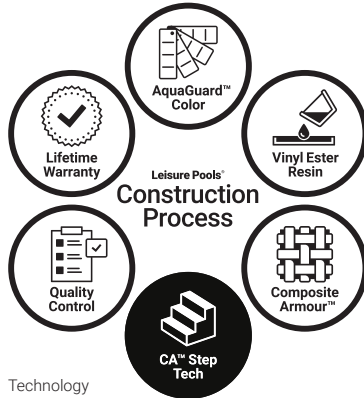

Composite Armour™ Step Technology

Stringent quality control is part of every step of the manufacturing process.

Yes, our standards are strict. That is because we confidently construct our pools with care and pride. Once the shell is separated from the mold and passes an extremely thorough inspection, it is ready to be delivered to your home for installation. A lot of thought goes into the entire process, but the end result speaks volumes.