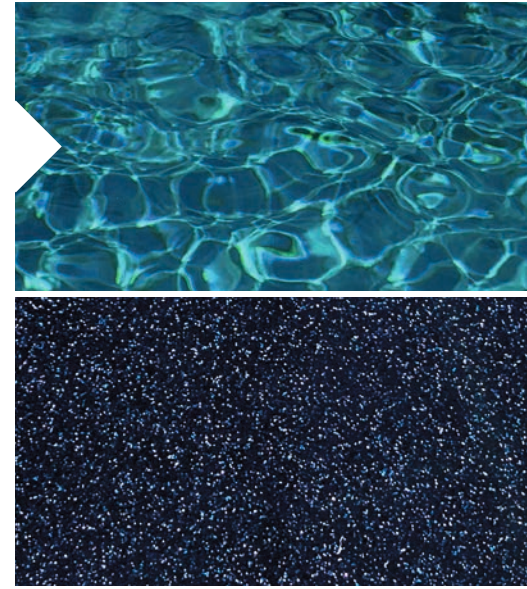

Express yourself with our high-quality gelcoat colours. The AquaGuard[®] fibreglass pool colour range allows you to stylize and customize your Leisure Pools[®] swimming pool. Expressing yourself has never been easier with our premier gelcoat colours that not only catch the eye with their diamond-like sparkle but also set the standard for high quality UV, blister, and chemical resistance performance.

Protection against fading caused by chemicals and UV rays.

The AquaGuard[®] colour system is a resin coating with a special formula designed to withstand the strong sunlight of Australia, the country of origin of Leisure Pools[®].

Silver Grey™

Soft, harmonious colour nuances in a light gray base tone give the pool a natural look. Our homage to the water on a pristine beach.

Graphite Grey™

Radiant glitter against dark gray sets a strong accent – for many the “traditional” pool colour. It gives the pool a classic and at the same time modern look.

Ebony Blue™

A bold and expressive colour. Sunrays refract on the surface of the pool to create atmospheric effects. A perfect combination of contemporary style and modern design.

Shimmer White™

Sophisticated, timeless and subtle in its beauty. Shimmer White conveys a feeling of serenity and impresses with its classic charisma for years to come.