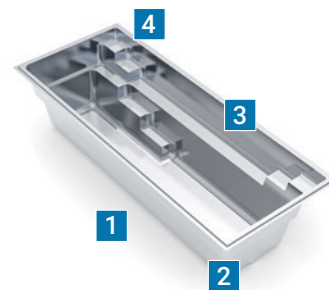

1. Flat Bottom Floor
2. Free Swimming Area
3. Entry & Exit Steps
4. Built-in Area for Auto Cover

Dimensions shown may vary slightly due to improvements in the production process after completion of the brochure. Please contact your Leisure Pools Dealer for detailed information.

Modern Style
Compact Size

Esprit

Length: 5.70 m Width: 2.25 m
Flat bottom depth: 1.35 m

Esprit™

Trim design. Comfortable fit.

The Esprit is a full 5.70 m long and offers enough space to extensively swim and relax with bench seating that runs the entire length. Its design makes it possible to place the pool close to the house or a fence. Thanks to the access steps at both ends of the bench, the Esprit offers flexible usage. This pool model from Leisure Pools® is a fully-fledged pool ideal for narrow properties.

1. Flat Bottom Floor
2. Unobstructed Swim Channel
3. Full Length Bench Seat
4. Entry & Exit Steps

Dimensions shown may vary slightly due to improvements in the production process after completion of the brochure. Please contact your Leisure Pools Dealer for detailed information.