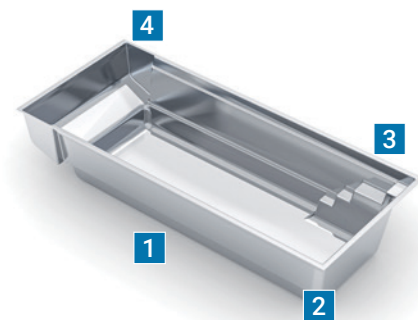

1. Generous Entry Steps
2. Unobstructed Swim Channel
3. Full Length Bench Seat
4. Entry & Exit Steps

Dimensions shown may vary slightly due to improvements in the production process after completion of the brochure. Please contact your Leisure Pools Dealer for detailed information.

Modern Style
Compact Size

Encore™

Maximized features. Compact design.

Encore 7

Length: 7.00 m Width: 3.00 m
Flat bottom depth: 1.45 m

Encore 6

Length: 6.00 m Width: 3.00 m
Flat bottom depth: 1.45 m

Encore 5

Length: 5.00 m Width: 3.00 m
Flat bottom depth: 1.45 m

The Encore is the perfect swimming pool for narrow properties and is characterized by its precise straight lines and minimalist design. This flat bottom pool is designed to prioritize functionality and maximize swimming space. Positioned below the water's surface, the Encore innovatively conceals an automatic pool cover from the pool's entry steps and features a high waterline for a unique aesthetic appeal.