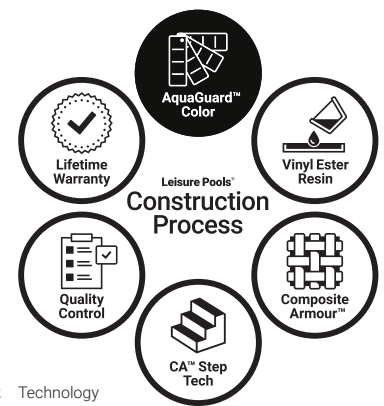

**AquaGuard X®
Colour System**