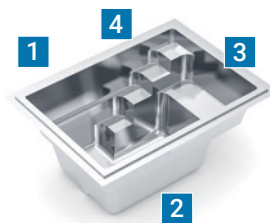

1. Flat Bottom Floor
2. Unobstructed Swim Channel
3. Full Length Bench Seat
4. Entry & Exit Steps

Dimensions shown may vary slightly due to improvements in the production process after completion of the brochure. Please contact your Leisure Pools Dealer for detailed information.

Modern Style
Compact Size

Fiji Plunge

Length: 2.95 m Width: 2.15 m
Flat bottom depth: 1.35 m

Fiji Plunge™

Compact. Joyful comfort.

The Fiji Plunge is the latest model in the plunge pool series from Leisure Pools®. This beautifully shaped pool with a classic design has an integrated bench that invites you to relax. With its compact size, the Fiji Plunge is suitable for almost any property, no matter how small, and can be installed very close to the house or fence.

1. Optimized for Limited Spaces
2. Flat Bottom Floor
3. Wide Bench Seating
4. Entry & Exit Steps

Dimensions shown may vary slightly due to improvements in the production process after completion of the brochure. Please contact your Leisure Pools Dealer for detailed information.