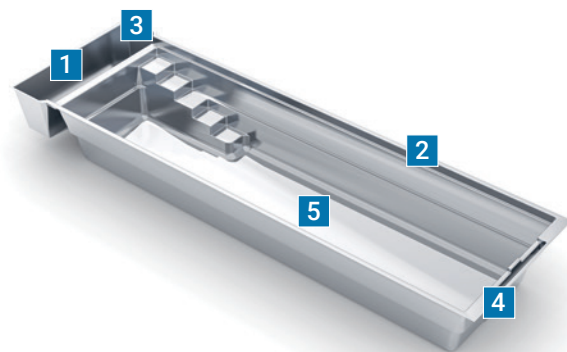

Modern Style
Medium Size

Linear™

Slim design. High waterline.

Linear 11

Length: 11.00 m Width: 3.30 m
Flat bottom depth: 1.50 m

Linear 10

Length: 10.00 m Width: 3.30 m
Flat bottom depth: 1.50 m

Linear 9

Length: 9.00 m Width: 3.30 m
Flat bottom depth: 1.50 m

Linear 8

Length: 8.00 m Width: 3.30 m
Flat bottom depth: 1.50 m

Linear 7

Length: 7.00 m Width: 3.30 m
Flat bottom depth: 1.50 m

Linear 6

Length: 6.00 m Width: 3.30 m
Flat bottom depth: 1.50 m

Like the Cube, Linear has a uniquely high waterline with a minimalist design. With a water depth of 1.50 m and a width of 3.30 m, it is ideal for properties where space is at a premium. The optional stone or composite bench mounted below the water surface serves not only as a relaxation and rest area but also as storage space for the electrically operated pool cover which is located underneath. The Linear has a high waterline for a unique aesthetic appeal.