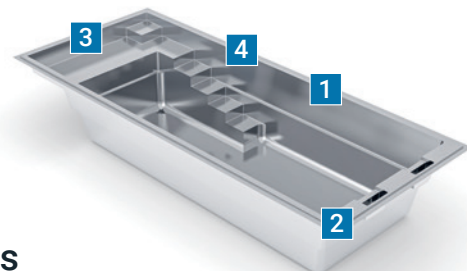

1. Built-In Spa
2. Integrated Splash Deck
3. Swim Out Bench
4. Entry & Exit Steps

Dimensions shown may vary slightly due to improvements in the production process after completion of the brochure. Please contact your Leisure Pools Dealer for detailed information.

Modern Style
Medium Size

Precision™

Streamlined stylish design. High waterline.

Precision 8

Length: 8.10 m Width: 3.30 m
Flat bottom depth: 1.50 m

Precision 7

Length: 7.10 m Width: 3.30 m
Flat bottom depth: 1.50 m

Precision 6

Length: 6.10 m Width: 3.30 m
Flat bottom depth: 1.50 m

Precision 5

Length: 5.10 m Width: 3.30 m
Flat bottom depth: 1.50 m

A special feature of this pool model is the extra-wide splash deck which extends over the entire front of the pool. Here you can beautifully relax in the water. The generous entry steps are positioned on the long side to save space and allow you to reach the spacious swimming area with a straight floor comfortably and safely. The Precision has a high waterline for a unique aesthetic appeal.

1. Unique High Waterline
2. Dual Weir Hidden Skimmers
3. Large Splash Deck
4. Generous Entry Steps

Dimensions shown may vary slightly due to improvements in the production process after completion of the brochure. Please contact your Leisure Pools Dealer for detailed information.